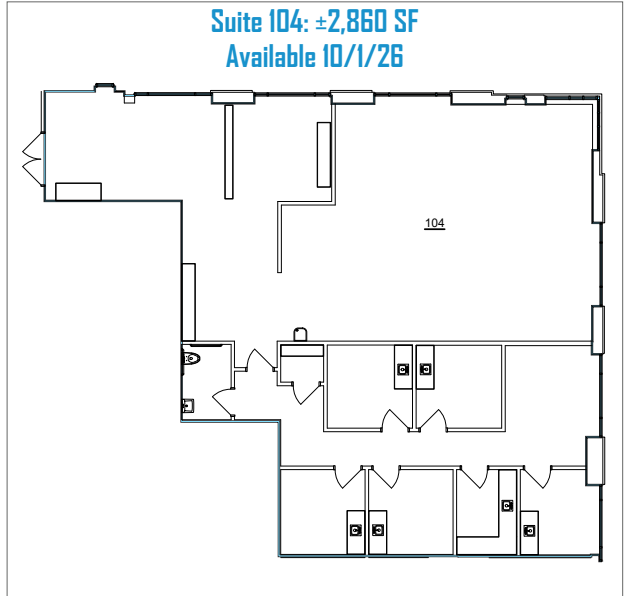

PROPERTY DETAILS

AVAILABLE	First Floor
	• Suite 104: ±2,860 SF
LEASE RATE	Second Floor
	• Suite 201-B: ±1,993 SF
LEASE TYPE	NNN
OWNERSHIP INCENTIVES	Rent Abatement & TI Packages Available for Qualified Tenants
USE	Medical / Office
PARKING	4.20:1,000
BUILDING SIZE	27,154 SF
Y.O.C.	2006
ZONING	Commercial
CITY / COUNTY	Parker / Douglas

CROWN POINT PROFESSIONAL

19284 COTTONWOOD DR., PARKER, CO 80138

SITE & FLOOR PLANS

FIRST FLOOR

Suite 104: ±2,860 SF
Available 10/1/26

SECOND FLOOR

Suite 201-B: ±1,993 SF
Available Immediately

DEMOGRAPHICS