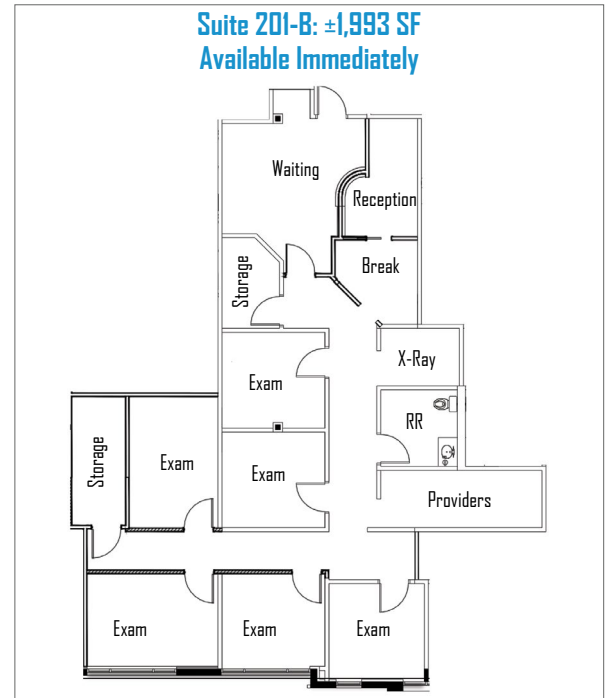

PROPERTY DETAILS

AVAILABLE	First Floor
	• Suite 104: ±2,860 SF
LEASE RATE	Second Floor
	• Suite 201-B: ±1,993 SF
LEASE TYPE	NNN
OWNERSHIP INCENTIVES	Rent Abatement & TI Packages Available for Qualified Tenants
USE	Medical / Office
PARKING	4.20:1,000
BUILDING SIZE	27,154 SF
Y.O.C.	2006
ZONING	Commercial
CITY / COUNTY	Parker / Douglas

CROWN POINT PROFESSIONAL

19284 COTTONWOOD DR., PARKER, CO 80138

SITE & FLOOR PLANS

FIRST FLOOR

Suite 104: ±2,860 SF
Available 10/1/26

SECOND FLOOR

Suite 201-B: ±1,993 SF
Available Immediately

DEMOGRAPHICS