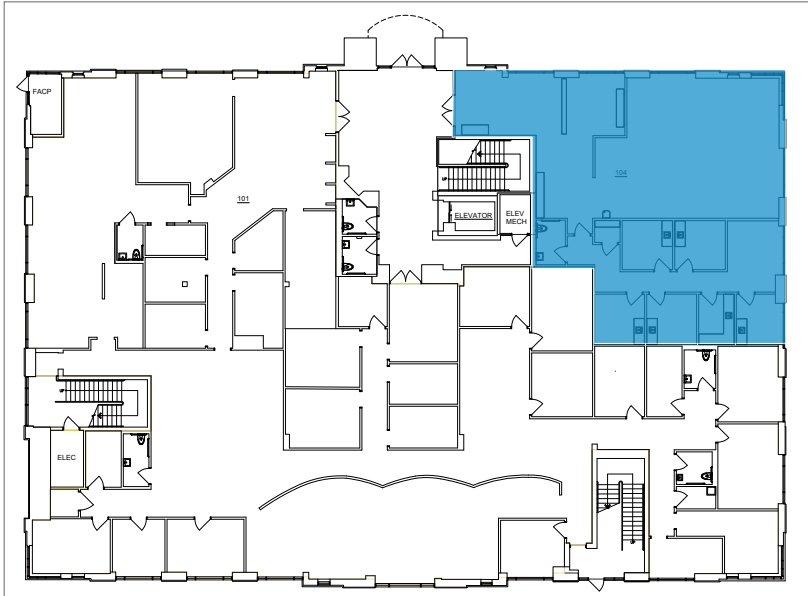

MEDICAL / OFFICE FOR LEASE

CROWN POINT PROFESSIONAL

19284 COTTONWOOD DR., PARKER, CO 80138

TREVEY
COMMERCIAL

STRONG RENT ABATEMENT & T.I. PACKAGES FOR QUALIFIED TENANTS

PROPERTY FEATURES

- First Floor: ±2,860 SF Available October 1, 2026
Second Floor: ±1,993 SF Available Immediately
- Move-In Ready Medical / Office Space
- Just 0.4 Miles from Parker Adventist Hospital; Children's Hospital Colorado Onsite
- Ample Onsite Parking (4.2:1,000)
- Beautifully Maintained Building with Nightly Janitorial
- Individually Controlled Heating & Cooling in Each Suite
- Adjacent to Life Time Fitness and Surrounded by Ample Dining Options
- Stunning Mountain Views
- Prime Location with High Visibility & Easy Access to E-470 and Parker Rd.

PROPERTY DETAILS

AVAILABLE	First Floor
	• Suite 104: ±2,860 SF
LEASE RATE	Second Floor
	• Suite 201-B: ±1,993 SF
LEASE TYPE	NNN
OWNERSHIP INCENTIVES	Rent Abatement & TI Packages Available for Qualified Tenants
USE	Medical / Office
PARKING	4.20:1,000
BUILDING SIZE	27,154 SF
Y.O.C.	2006
ZONING	Commercial
CITY / COUNTY	Parker / Douglas

CROWN POINT PROFESSIONAL

19284 COTTONWOOD DR., PARKER, CO 80138

SITE & FLOOR PLANS

FIRST FLOOR

Suite 104: ±2,860 SF
Available 10/1/26

SECOND FLOOR

Suite 201-B: ±1,993 SF
Available Immediately

DEMOGRAPHICS