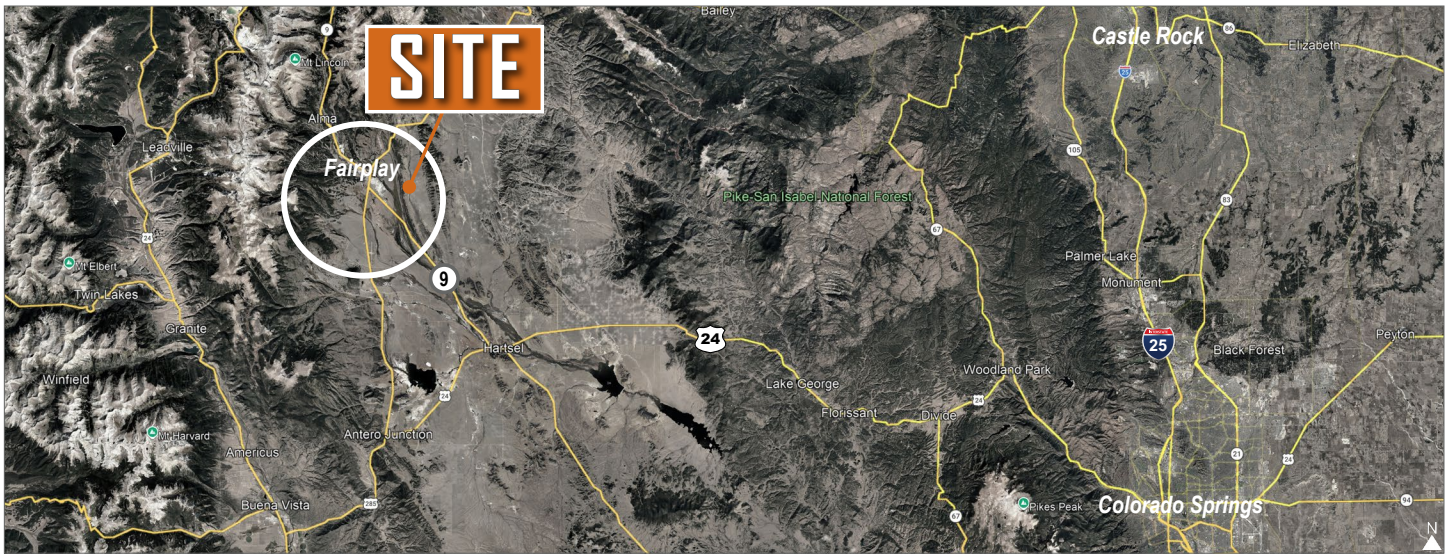

LAND FOR SALE

REDHILL FOREST LOT #487

TBD MIDDLE FORK VISTA, FAIRPLAY, CO 80440

TREVEY
COMMERCIAL

PROPERTY FEATURES

- One of the Neighborhood's Largest & Rarest Parcels – Surrounded by HOA Open Space on Three Sides
- Breathtaking 180° Views of Reinecker Ridge & Boreas Pass
- Exceptional Privacy with Expansive Mountain Views and Protected Open Space
- HOA Benefits Include Private Hunting Access in GMU 50, Deeded Trout Fishing Access & Private Trails
- Seasonal Camping Allowed (*May–October*) with Community Water Fill-Up & RV Dump Station
- Community Well Available (*Not Yet Tapped*) with Neighborhood Fire Hydrants for Potential Insurance Savings
- Quick Access to Boreas Pass Recreation and World-Class Skiing in Breckenridge
- Conveniently Located ~1 Hour from C-470 and the Denver Metro Area

REGIONAL AERIAL

PHOTO GALLERY